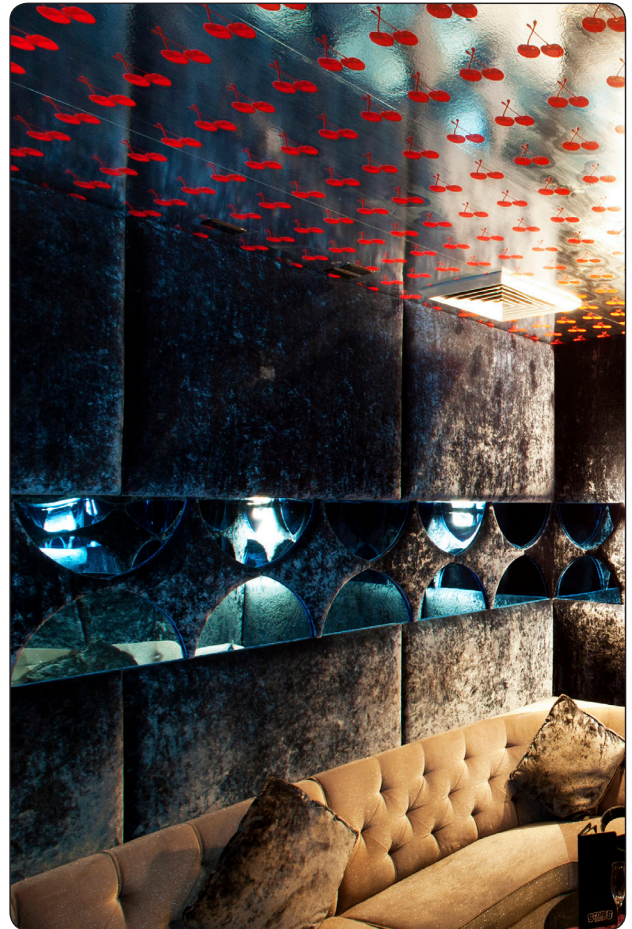

## SPECS

SCREENS:	2 TO 3
COLORS ACHIEVED:	3 TO 4
PATTERN REPEAT:	14"/35.56CM
SIDE TO SIDE MATCH:	STRAIGHT ACROSS
DESIGNED BY:	MICHAEL ANGELO

UNSCENTED ON BLACK

UNSCENTED ON CHROME

SCENTED ON BLUSH

SCENTED ON YELLOW CHROME